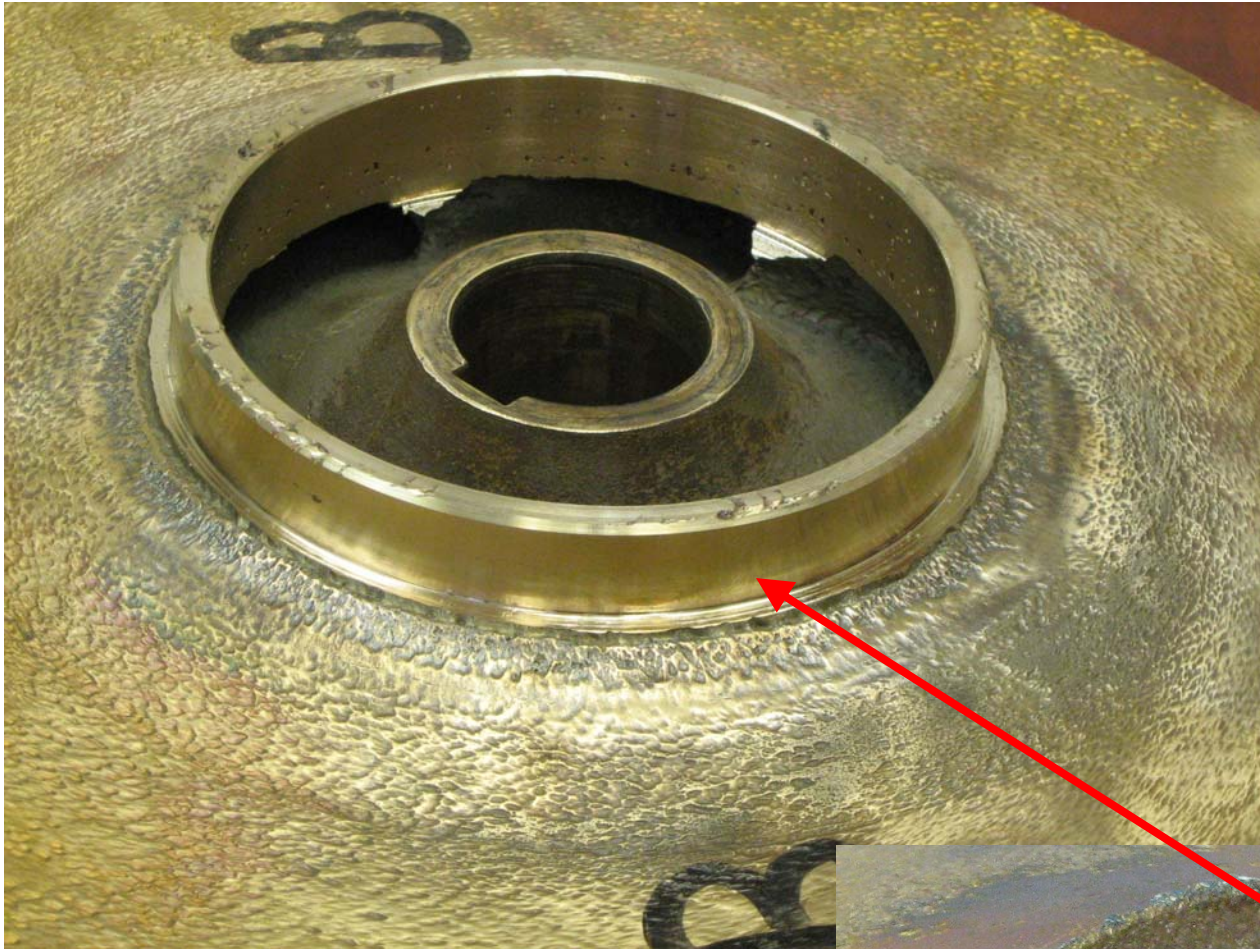

Bronze Impeller Repair

- Weld repair
- Touch up hydraulic profile
- New rings, sleeves and dynamic balance

Bronze Impeller Repair

- Weld wear ring lands
- New wear rings
- Dynamic balance

Bronze Impeller Repair

- Complete wear ring land restoration
- Weld build up inside and out
- Finish machine, dynamic balance